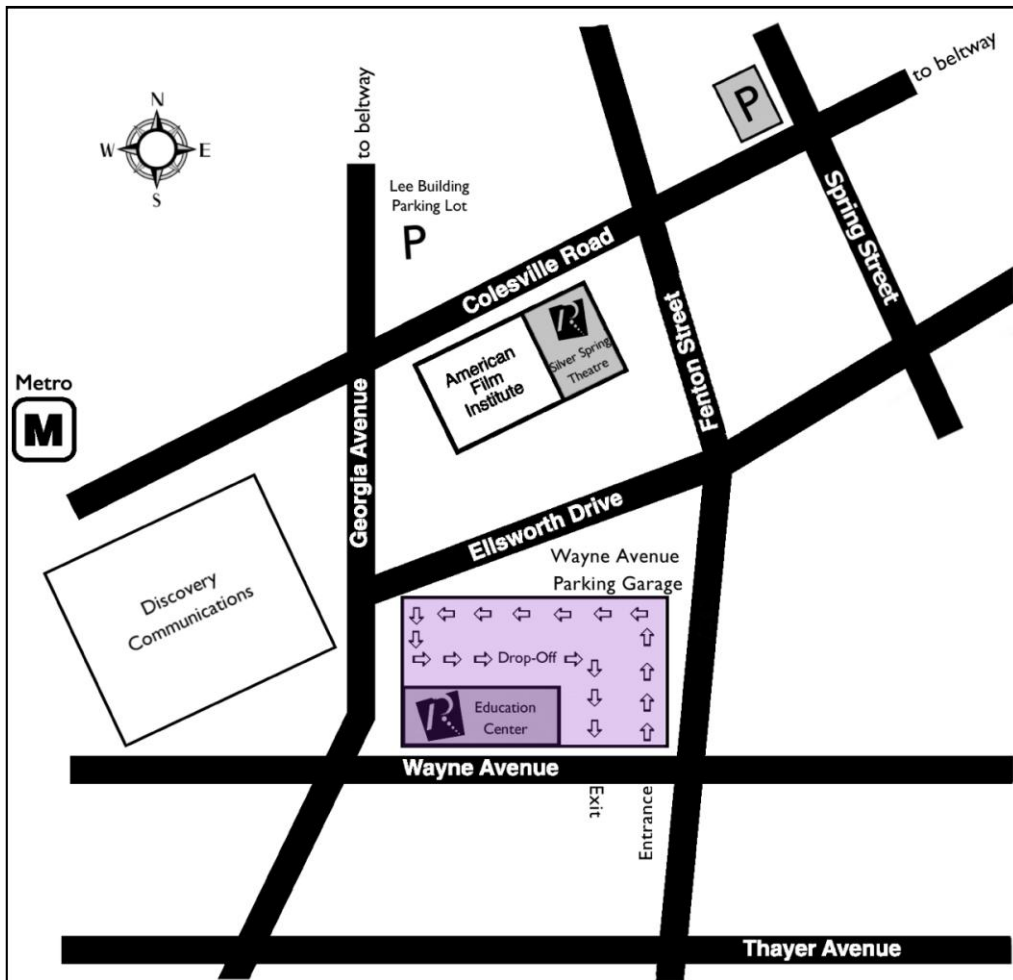

DAYS OFF at ROUND HOUSE THEATRE
PROGRAM LOCATIONS

Round House Theatre Education Center
 (inside the Wayne Avenue Parking Garage just off the corner of Wayne and Georgia Avenue)
 925 Wayne Ave
 Silver Spring, MD 20910
 (see map below)
 Nearest Metro Stop: Silver Spring (Red Line)

From the Capital Beltway (I-495)

Take either the Georgia Avenue or the Colesville Road exit south toward Silver Spring.

From Georgia Avenue

Follow Georgia Avenue south into downtown Silver Spring. After several traffic lights you will cross Colesville Road and then make a left turn onto Wayne Avenue at a traffic light. The parking garage will be on your left. Round House Theatre Education Center is on the ground floor.

From Colesville Road

Follow Colesville Road south into downtown Silver Spring. You will cross Sligo Creek Parkway, Dale Drive, and Spring Street and then make a left turn onto Fenton Street at a traffic light. The second light will be Wayne Avenue. Turn right on Wayne Avenue.

From Takoma Park

Take Route 410 (East-West Highway) to Silver Spring. Turn right onto Fenton Street. Follow Fenton Street to the traffic light at Wayne Avenue. Turn left on Wayne Avenue.

Map:

Street View: